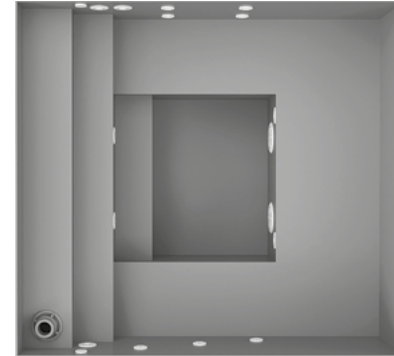

FUN

- Interior dimensions: 2,4 x 2,2 x 1,2 m
- Exterior dimensions: 2,7 x 2,5 x 1,2 m
- Water volume: 3 180 l
- Seating: 3-4 persons*

- Circulation: floating skimmer
- Nozzles: 2 pcs inlet nozzles
  1 pc suction nozzle