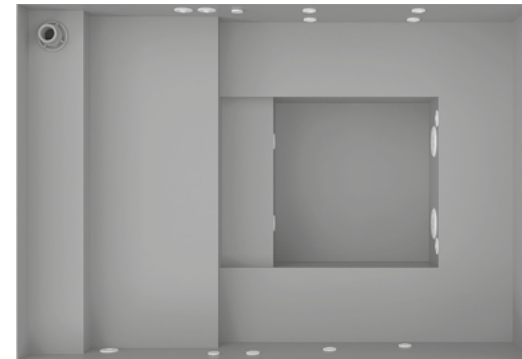

REST

- Interior dimensions: 3,2 x 2,2 x 1,2 m
- Exterior dimensions: 3,5 x 2,5 x 1,2 m
- Water volume: 5 000 l
- Seating: 4-5 persons*

- Circulation: floating skimmer
- Nozzles: 2 pcs inlet nozzles
  1 pc suction nozzle