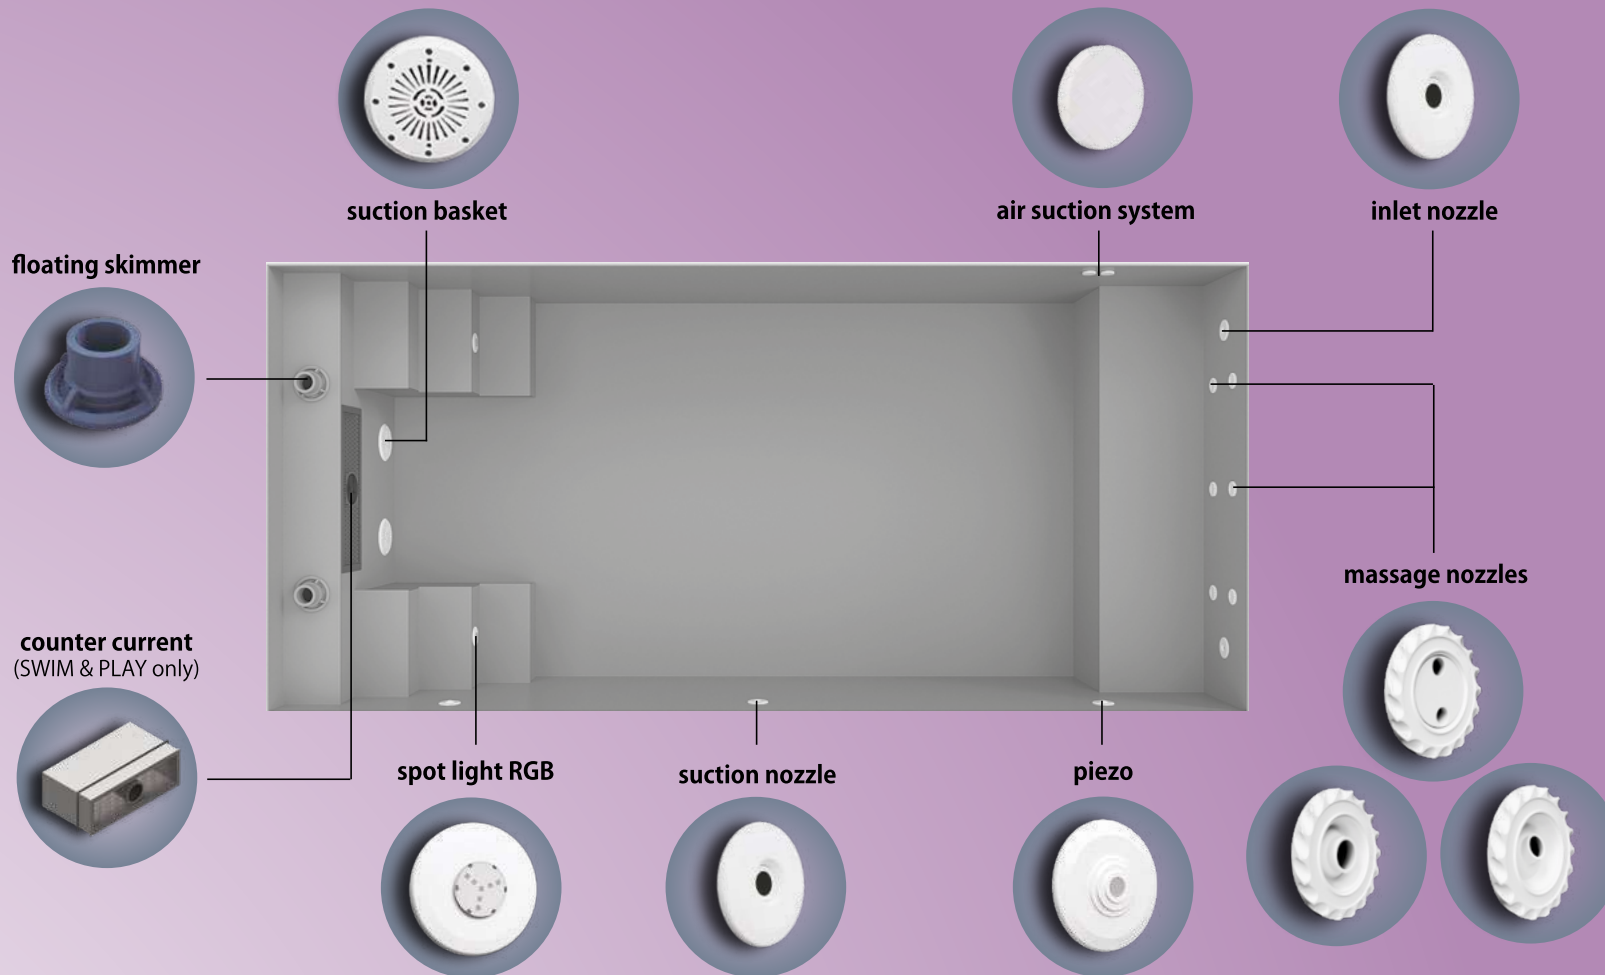

FULLY EQUIPPED POLYPROPYLENE MINIPOOL