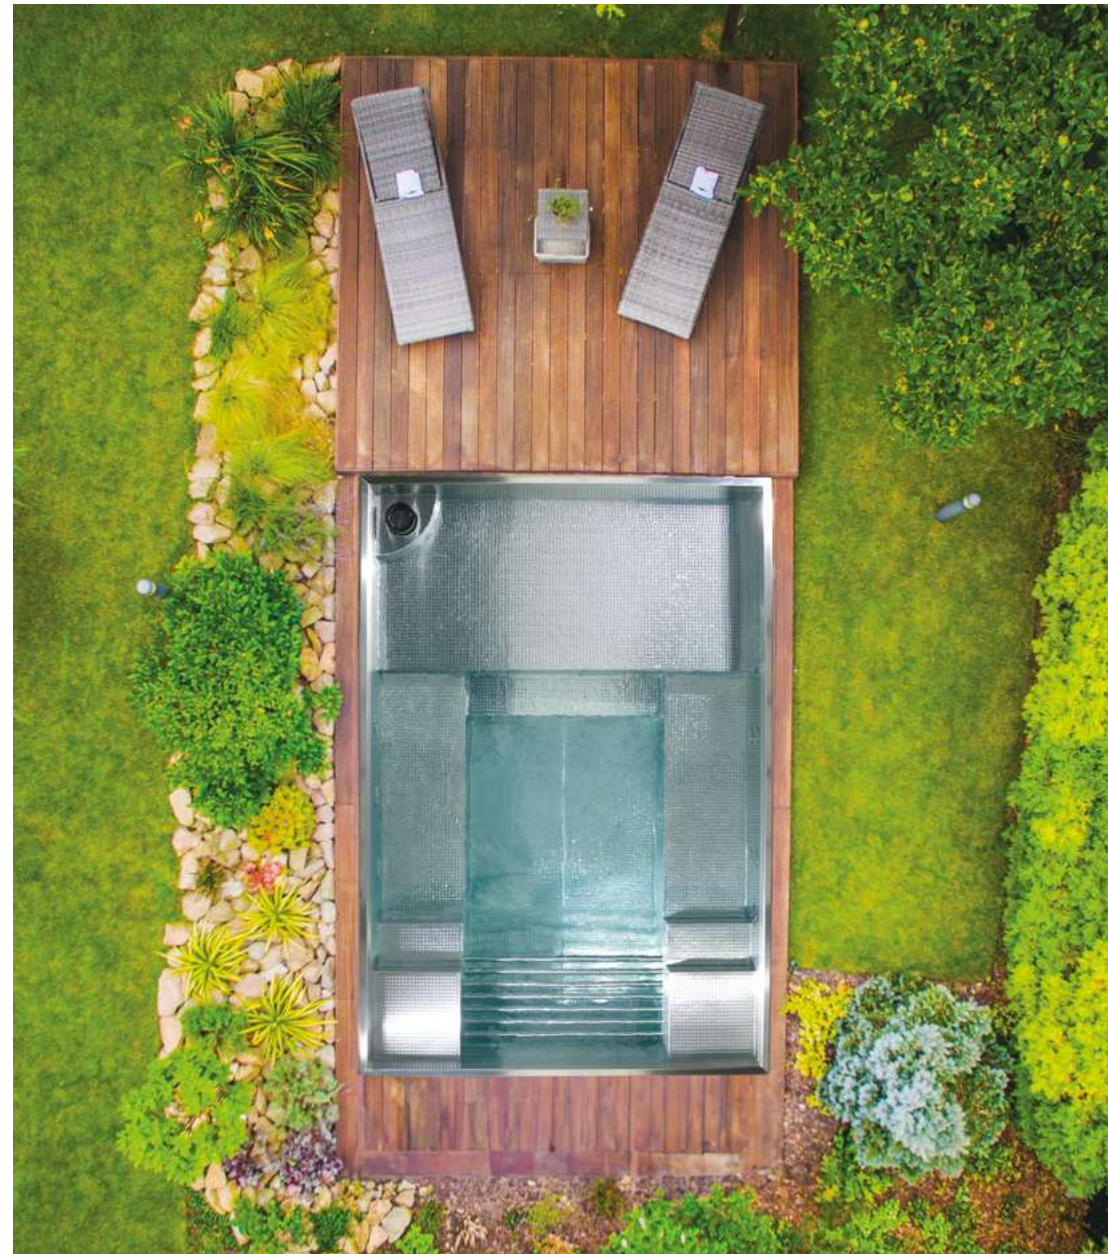

### 4/ AIRTHERAPY

Thanks to the air bench, you can enjoy a luxurious bubble massage like in a wellness center. The intense flow of small bubbles will relax your body, gently massage your muscles, and enhance blood circulation in the skin.

# STAINLESS STEEL MINIPOOLS' INSTALLATION VARIANTS

## FREE-STANDING

Above-ground minipool, free-standing construction - self-supporting model featuring an extended upper edge and a reinforced support frame. This solid frame design does not require in-ground installation, ensuring easy integration into any setting. Ideal for terraces, roofs, or sloping terrain, our minipool exceeds project requirements while enhancing any space.