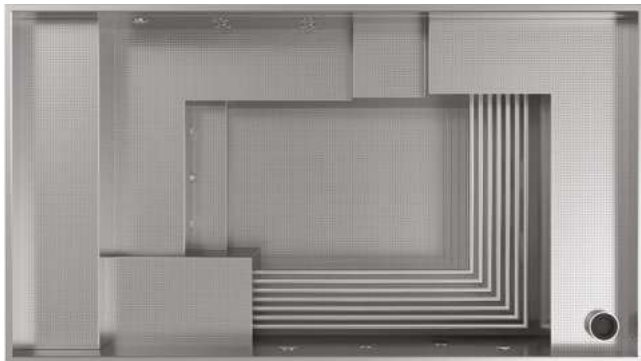

CHILL

- Interior dimensions: 4,0 x 2,2 x 1,2 m
- Exterior dimensions: 4,17 x 2,37 x 1,22 m
- Water volume: 6 400 l
- Seating: 6-8 persons*

- Circulation: stainless steel floating skimmer
- Nozzles: 2 pcs inlet nozzles
  1 pc suction nozzle