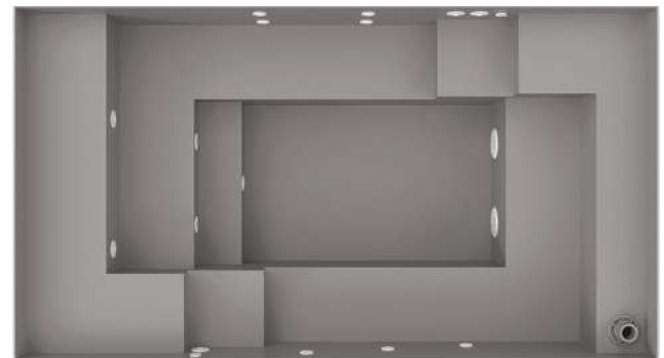

PURE

- Interior dimensions: 4,0 x 2,2 x 1,2 m
- Exterior dimensions: 4,3 x 2,5 x 1,2 m
- Water volume: 5 210 l
- Seating: 6-8 persons*
- Circulation: floating skimmer
- Nozzles: 3 pcs inlet nozzles
  1 pc suction nozzle

*The number of people for the minipools is only an approximation.