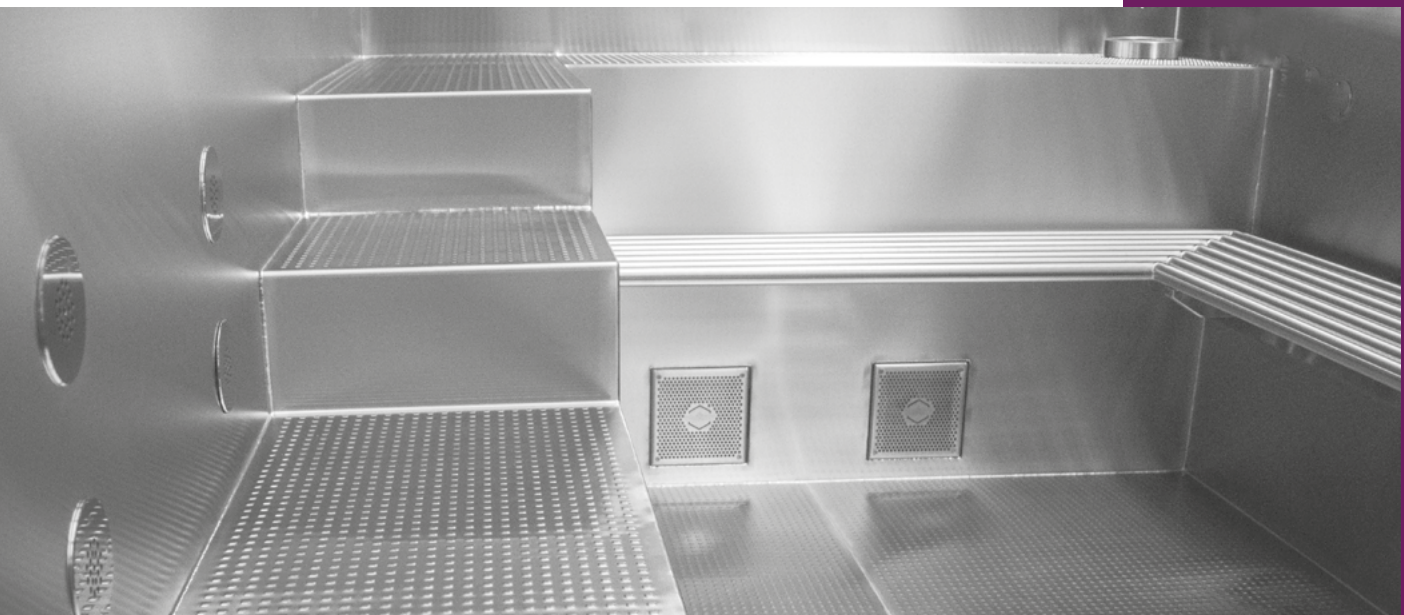

# STAINLESS STEEL MINIPOOLS' INSTALLATION VARIANTS

## STANDARD

In-ground minipool for concreting. Right variant for poured concrete: the pool is placed on a concrete base and filled with water, while the side walls are backfilled with a dry or semi-dry concrete mix for reinforcement.

## FREE-STANDING

Above-ground minipool, free-standing construction - self-supporting model featuring an extended upper edge and a reinforced support frame. This solid frame design does not require in-ground installation, ensuring easy integration into any setting. Ideal for terraces, roofs, or sloping terrain, our minipool exceeds project requirements while enhancing any space.