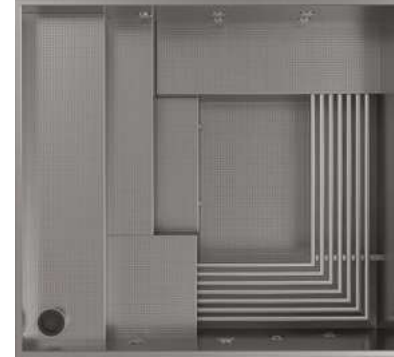

JOY

- Interior dimensions: 2,4 x 2,2 x 1,2 m
- Exterior dimensions: 2,57 x 2,37 x 1,22 m
- Water volume: 4150 l
- Seating: 3-4 persons*

- Circulation: stainless steel floating skimmer
- Nozzles: 2 pcs inlet nozzles
  1 pc suction nozzle