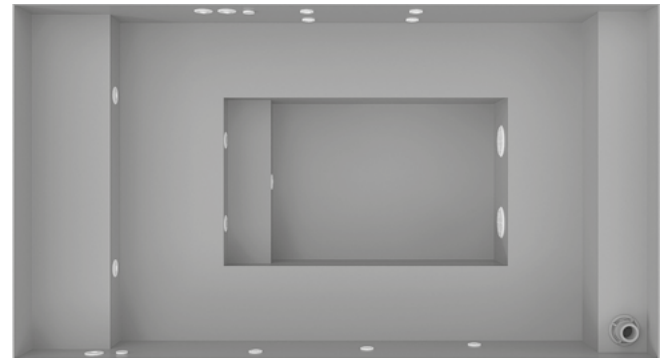

RELAX

- Interior dimensions: 4,0 x 2,2 x 1,2 m
- Exterior dimensions: 4,3 x 2,5 x 1,2 m
- Water volume: 5 480 l
- Seating: 6-8 persons*
- Circulation: floating skimmer
- Nozzles: 3 pcs inlet nozzles
  1 pc suction nozzle