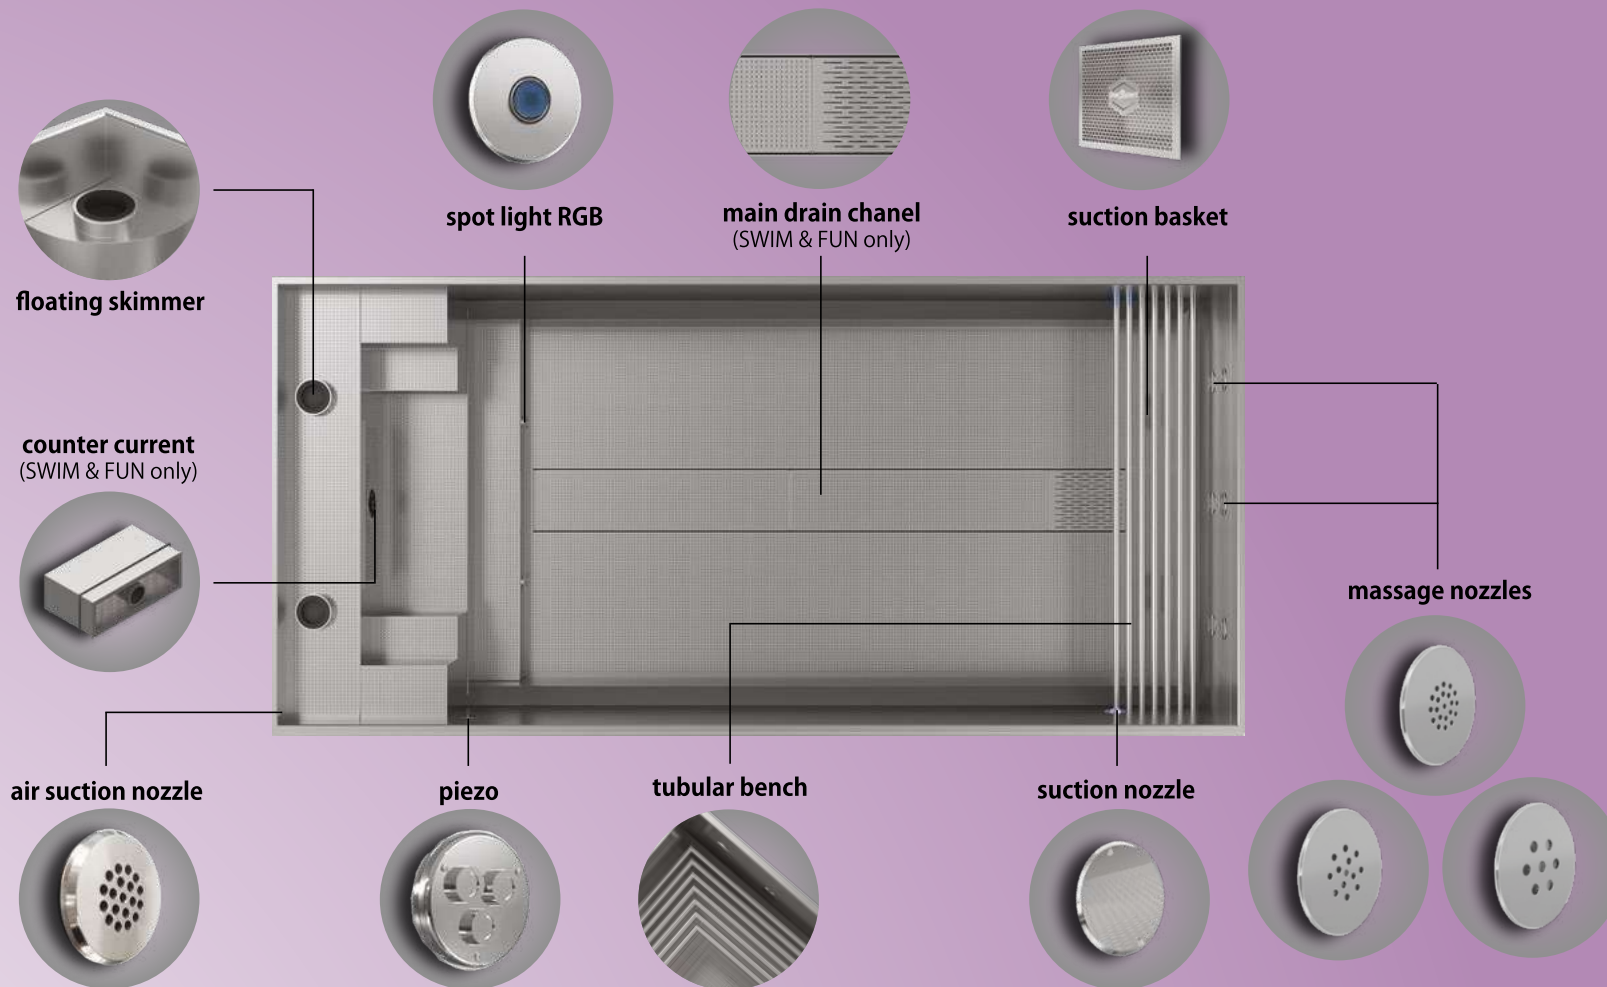

FULLY EQUIPPED STAINLESS STEEL MINIPOOL