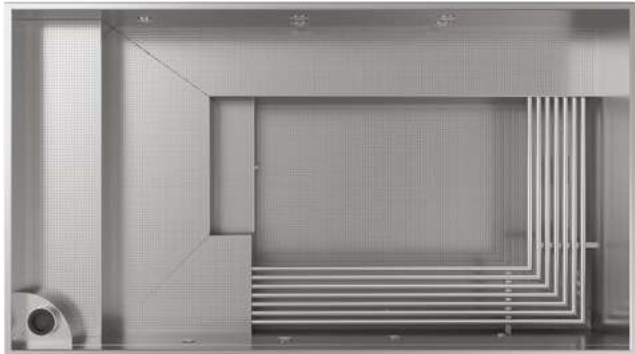

SUN

- Interior dimensions: 4,0 x 2,2 x 1,2 m
- Exterior dimensions: 4,17 x 2,37 x 1,22 m
- Water volume: 7 070 l
- Seating: 6-8 persons*

- Circulation: stainless steel floating skimmer
- Nozzles: 2 pcs inlet nozzles
  1 pc suction nozzle