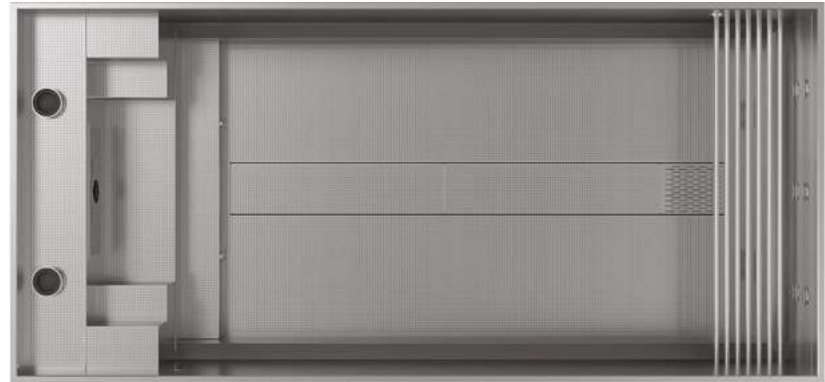

SWIM & FUN

- Interior dimensions: 5,25 x 2,4 x 1,2 m
- Exterior dimensions: 5,42 x 2,57 x 1,3 m
- Water volume: 12 890 l
- Seating: 3 persons*

- Circulation: 2 stainless steel floating skimmers
- Main drain channel: including bottom suction
- Nozzles: 1 pc suction nozzle

*The number of people for the minipools is only an approximation.