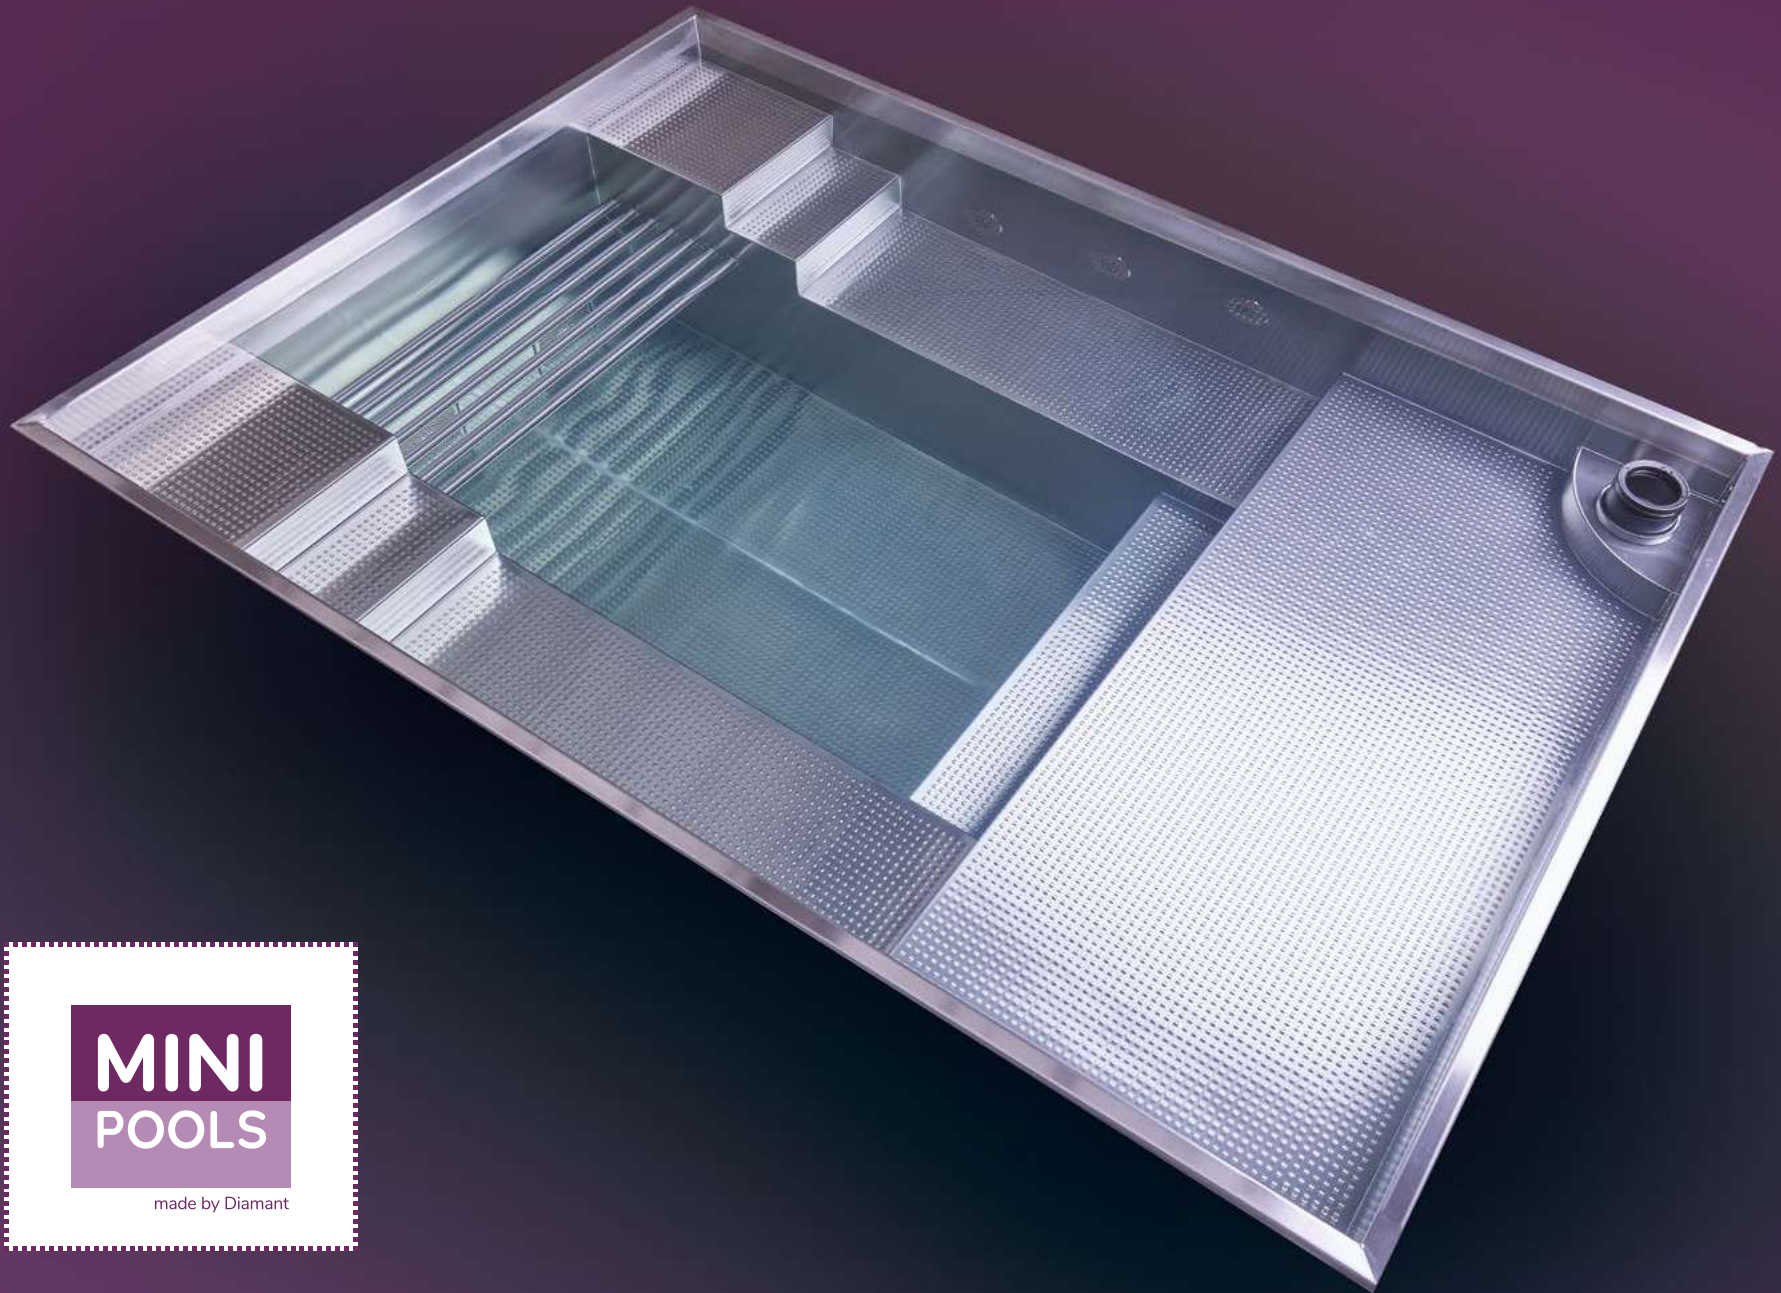

**MINI  
POOLS**  
made by Diamant

**COMPACT ELEGANCE**

EN

**DIAMANT**  
*m*

In 2020, a new 7,000 m<sup>2</sup> production hall for stainless steel pools was completed and all production is carried out at our 17,000 m<sup>2</sup> site in Valašské Meziříčí.

Diamant's Minipools elevate the outdoor experience with innovative designs that redefine luxury, relaxation, and convenience, embodying our unwavering commitment to excellence. Available in both polypropylene and stainless steel, these Minipools offer unparalleled compactness and functionality, aiming to create a luxurious and space-saving product suitable for any setting.