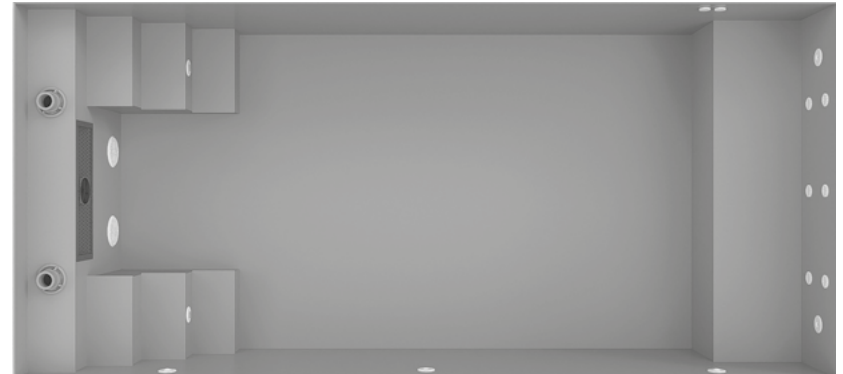

SWIM & PLAY

- Interior dimensions: 5,25 x 2,4 x 1,2 m
- Exterior dimensions: 5,55 x 2,7 x 1,2 m
- Water volume: 12 170 l
- Seating: 3 persons*
- Circulation: 2 floating skimmers
- Nozzles: 2 pcs inlet nozzles
  1 pc suction nozzle