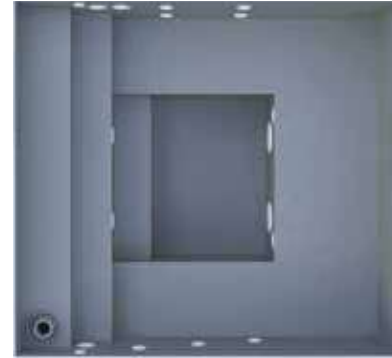

FUN

- Interior dimensions: 2,2 x 2,4 x 1,2 m
- Exterior dimensions: 2,5 x 2,7 x 1,2 m
- Water volume: 3 180 l
- Seating: 3-4 persons*

- Circulation: floating skimmer
- Nozzles: 2 pcs inlet nozzles
  1 pc suction nozzle