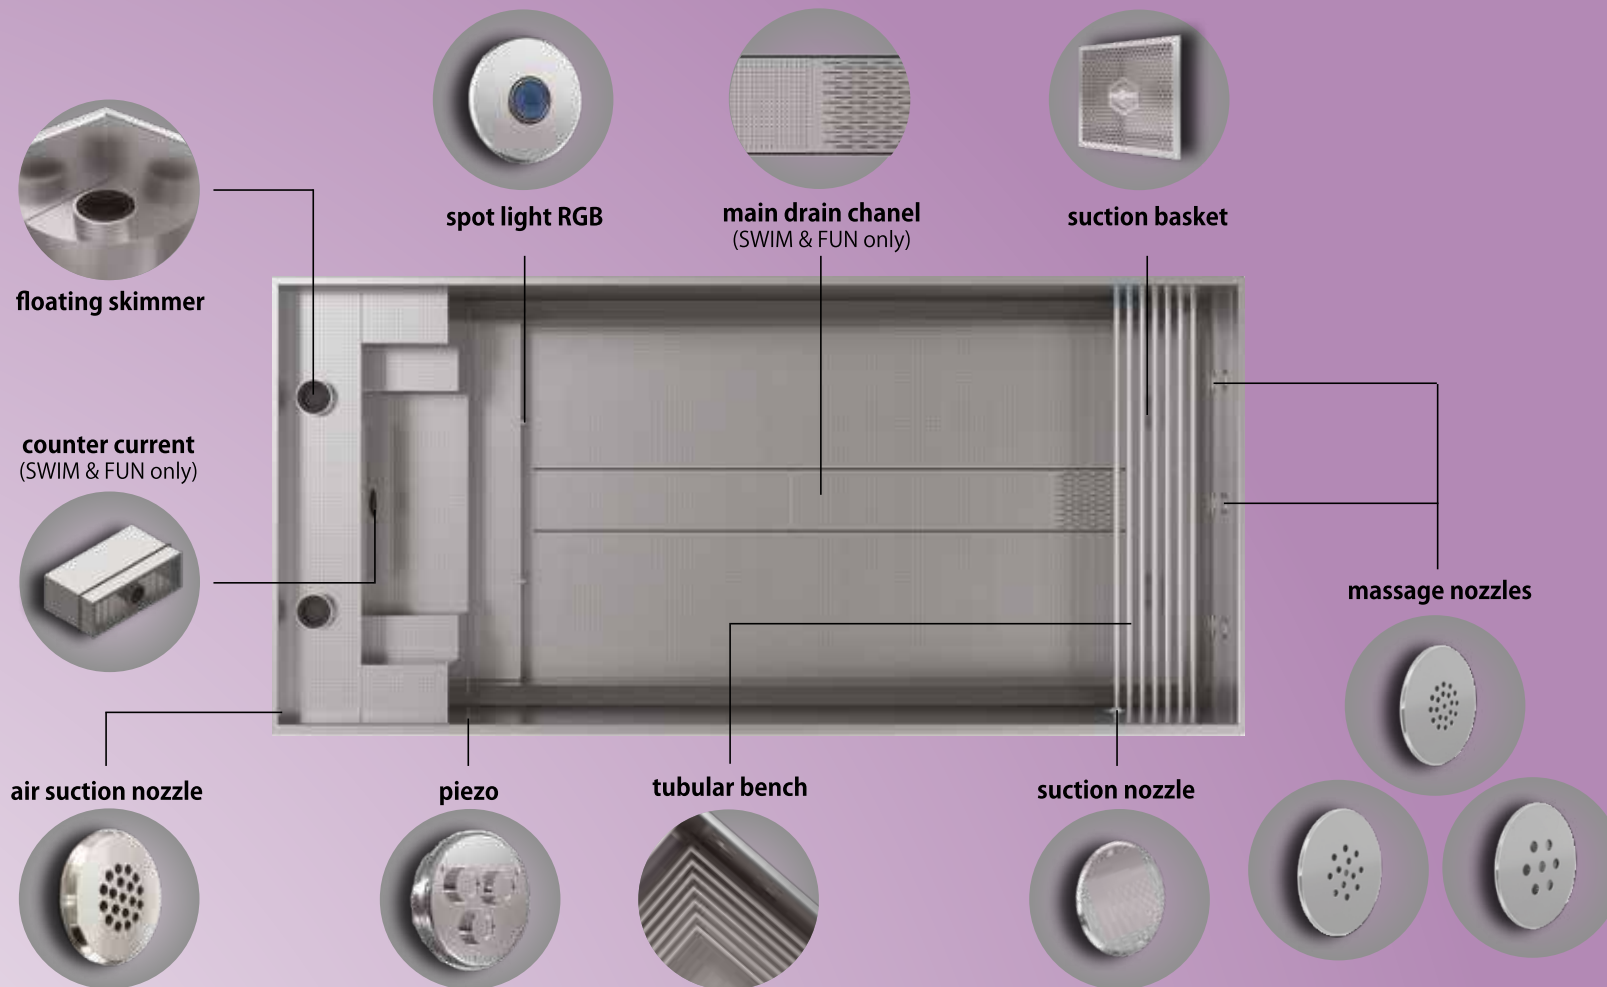

FULLY EQUIPPED STAINLESS STEEL MINIPOOL