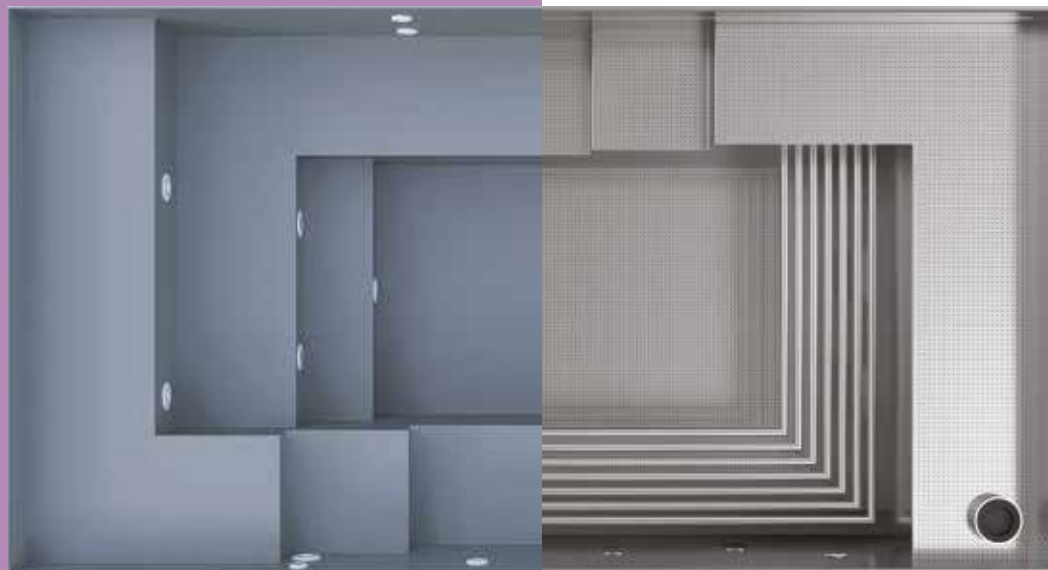

## STAINLESS STEEL MINIPOOL

Unlimited lifespan

Luxurious modern design

Hygienic surface

Easy maintenance

Eco-friendly material