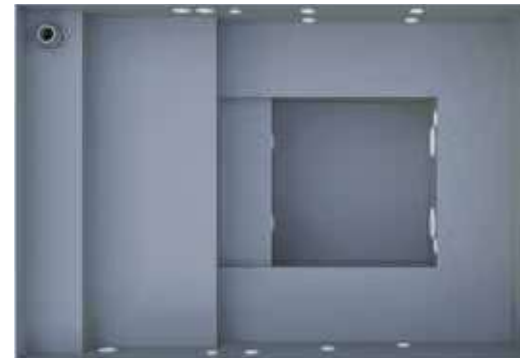

REST

- Interior dimensions: 2,2 x 3,2 x 1,2 m
- Exterior dimensions: 2,5 x 3,5 x 1,2 m
- Water volume: 5 000 l
- Seating: 4-5 persons*

- Circulation: floating skimmer
- Nozzles: 2 pcs inlet nozzles
  1 pc suction nozzle