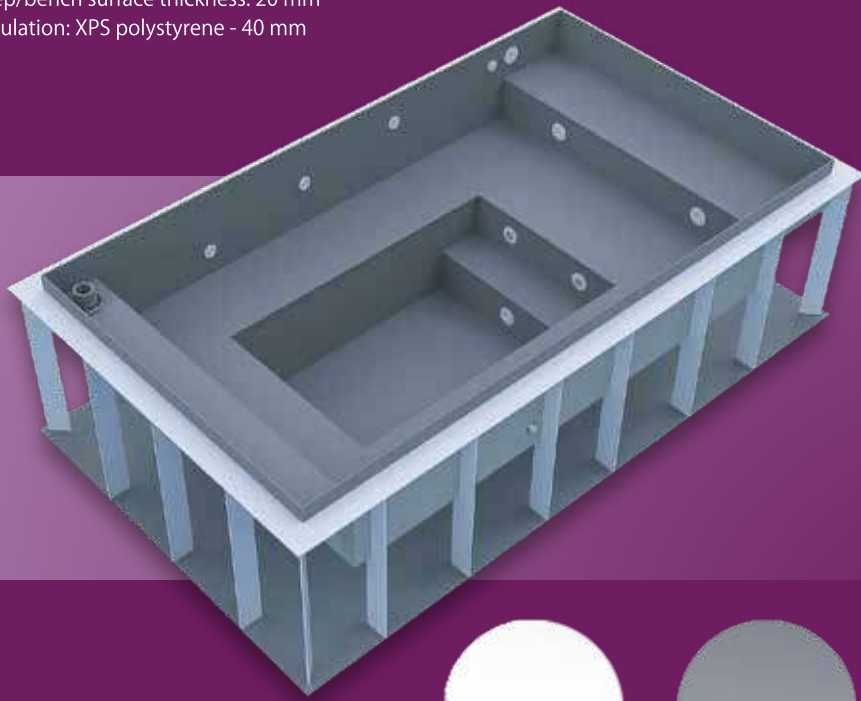

## POLYPROPYLENE MINIPOOL

High temperature resistance

No risk of osmosis

Suitable for use with salt water

Available in various colors

Colored, single-layer material  
with a smooth, non-porous surface

## TECHNICAL DATA

- Typ: skimmer
- Material: polypropylene
- Wall thickness: 10 mm
- Bottom thickness: 8 mm
- Step/bench surface thickness: 20 mm
- Insulation: XPS polystyrene - 40 mm

Polypropylene  
white