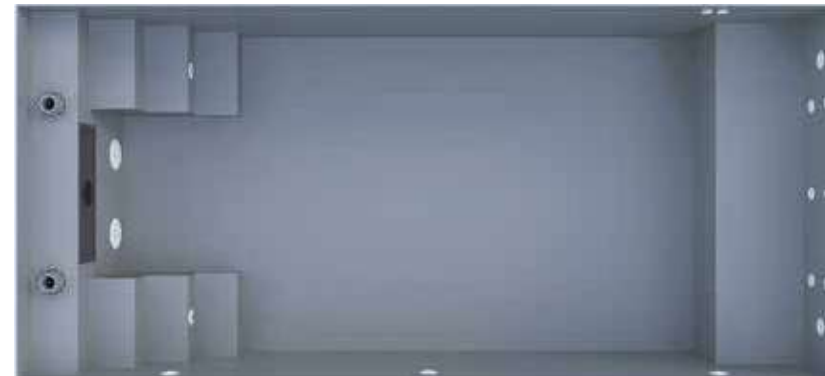

SWIM & PLAY

- Interior dimensions: 2,4 x 5,25 x 1,2 m
- Exterior dimensions: 2,7 x 5,55 x 1,2 m
- Water volume: 12 170 l
- Seating: 3 persons*

- Circulation: 2 floating skimmers
- Nozzles: 2 pcs inlet nozzles
  1 pc suction nozzle