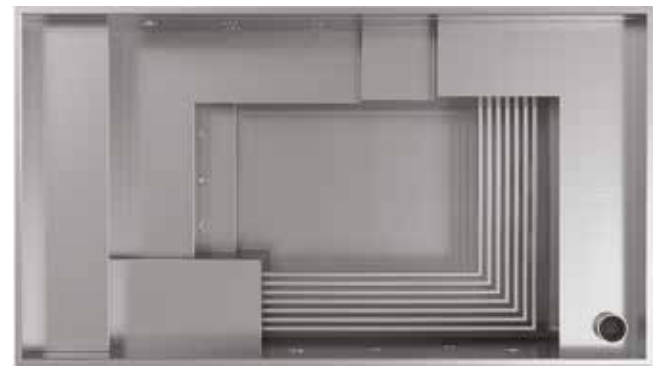

CHILL

- Interior dimensions: 2,2 x 4,0 x 1,2 m
- Exterior dimensions: 2,37 x 4,17 x 1,22 m
- Water volume: 6 400 l
- Seating: 6-8 persons*
- Circulation: stainless steel floating skimmer
- Nozzles: 2 pcs inlet nozzles
  1 pc suction nozzle

*The number of people for the minipools is only an approximation.