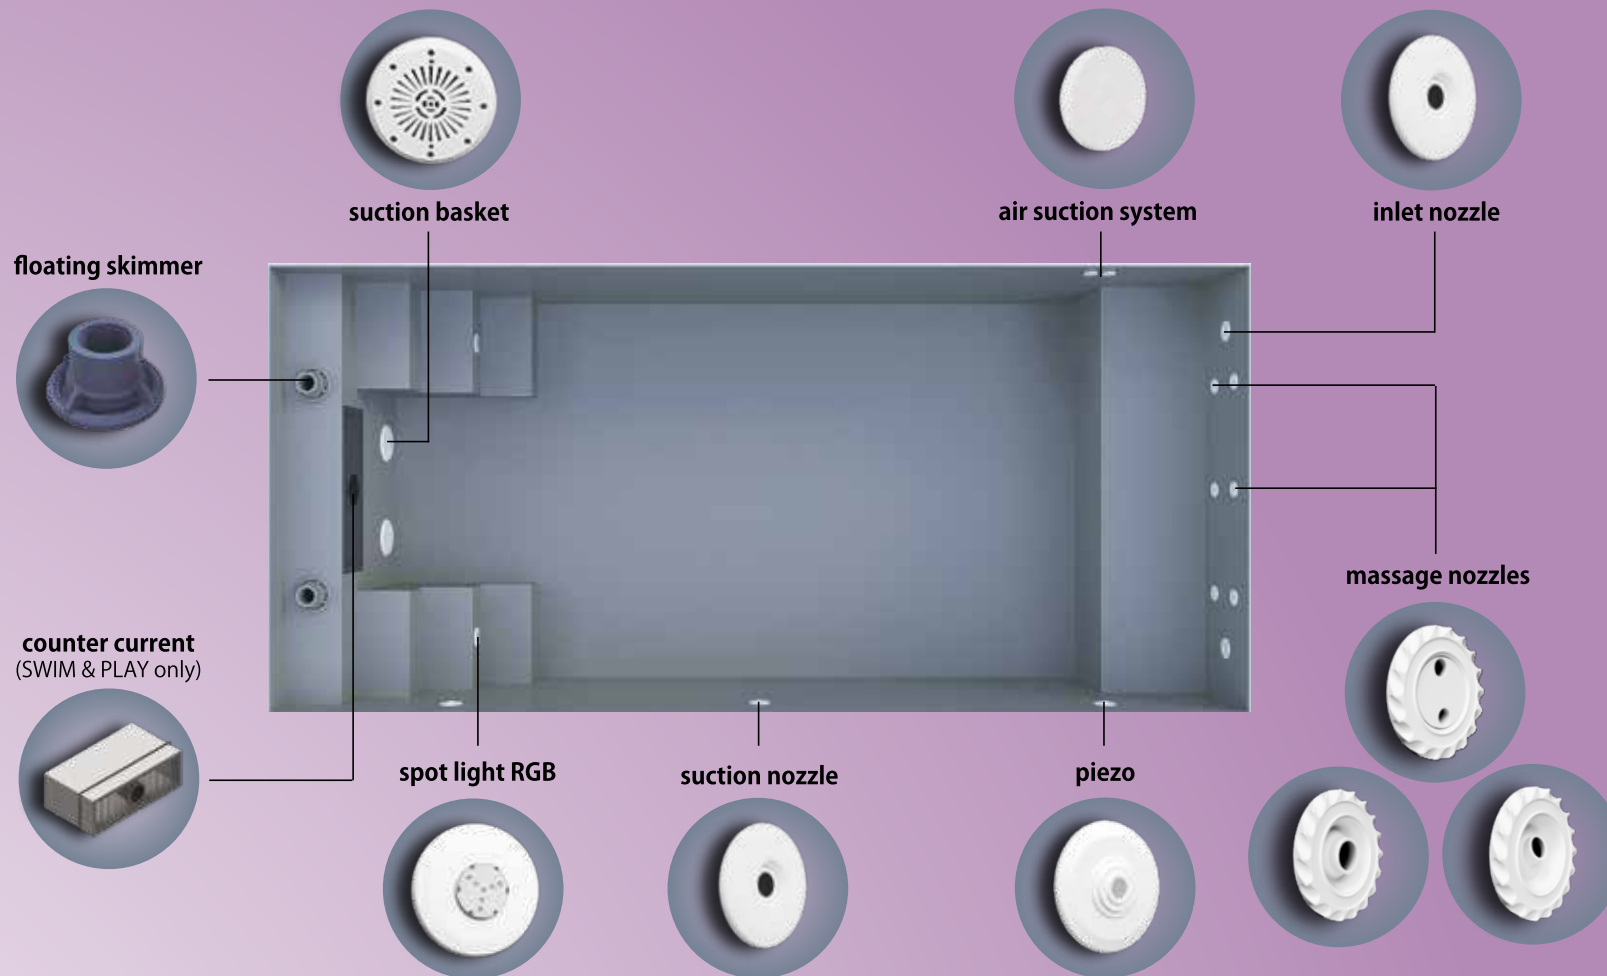

FULLY EQUIPPED POLYPROPYLENE MINIPOOL