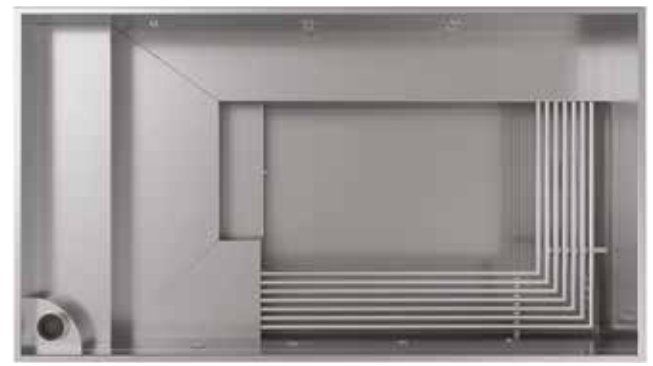

SUN

- Interior dimensions: 2,2 x 4,0 x 1,2 m
- Exterior dimensions: 2,37 x 4,17 x 1,22 m
- Water volume: 7 070 l
- Seating: 6-8 persons*
- Circulation: stainless steel floating skimmer
- Nozzles: 2 pcs inlet nozzles
  1 pc suction nozzle